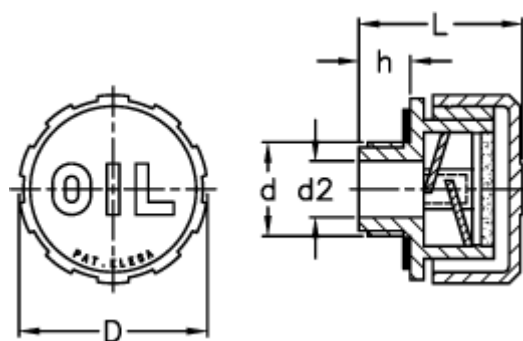

# Data Sheet

Article number: 2311054122

Description: E+G Breather plug  
SFP.30-1/2+F FOAM

## Measures

D = 31  
d = G 1/2  
d2 = 12  
h = 9.5  
L = 29.5